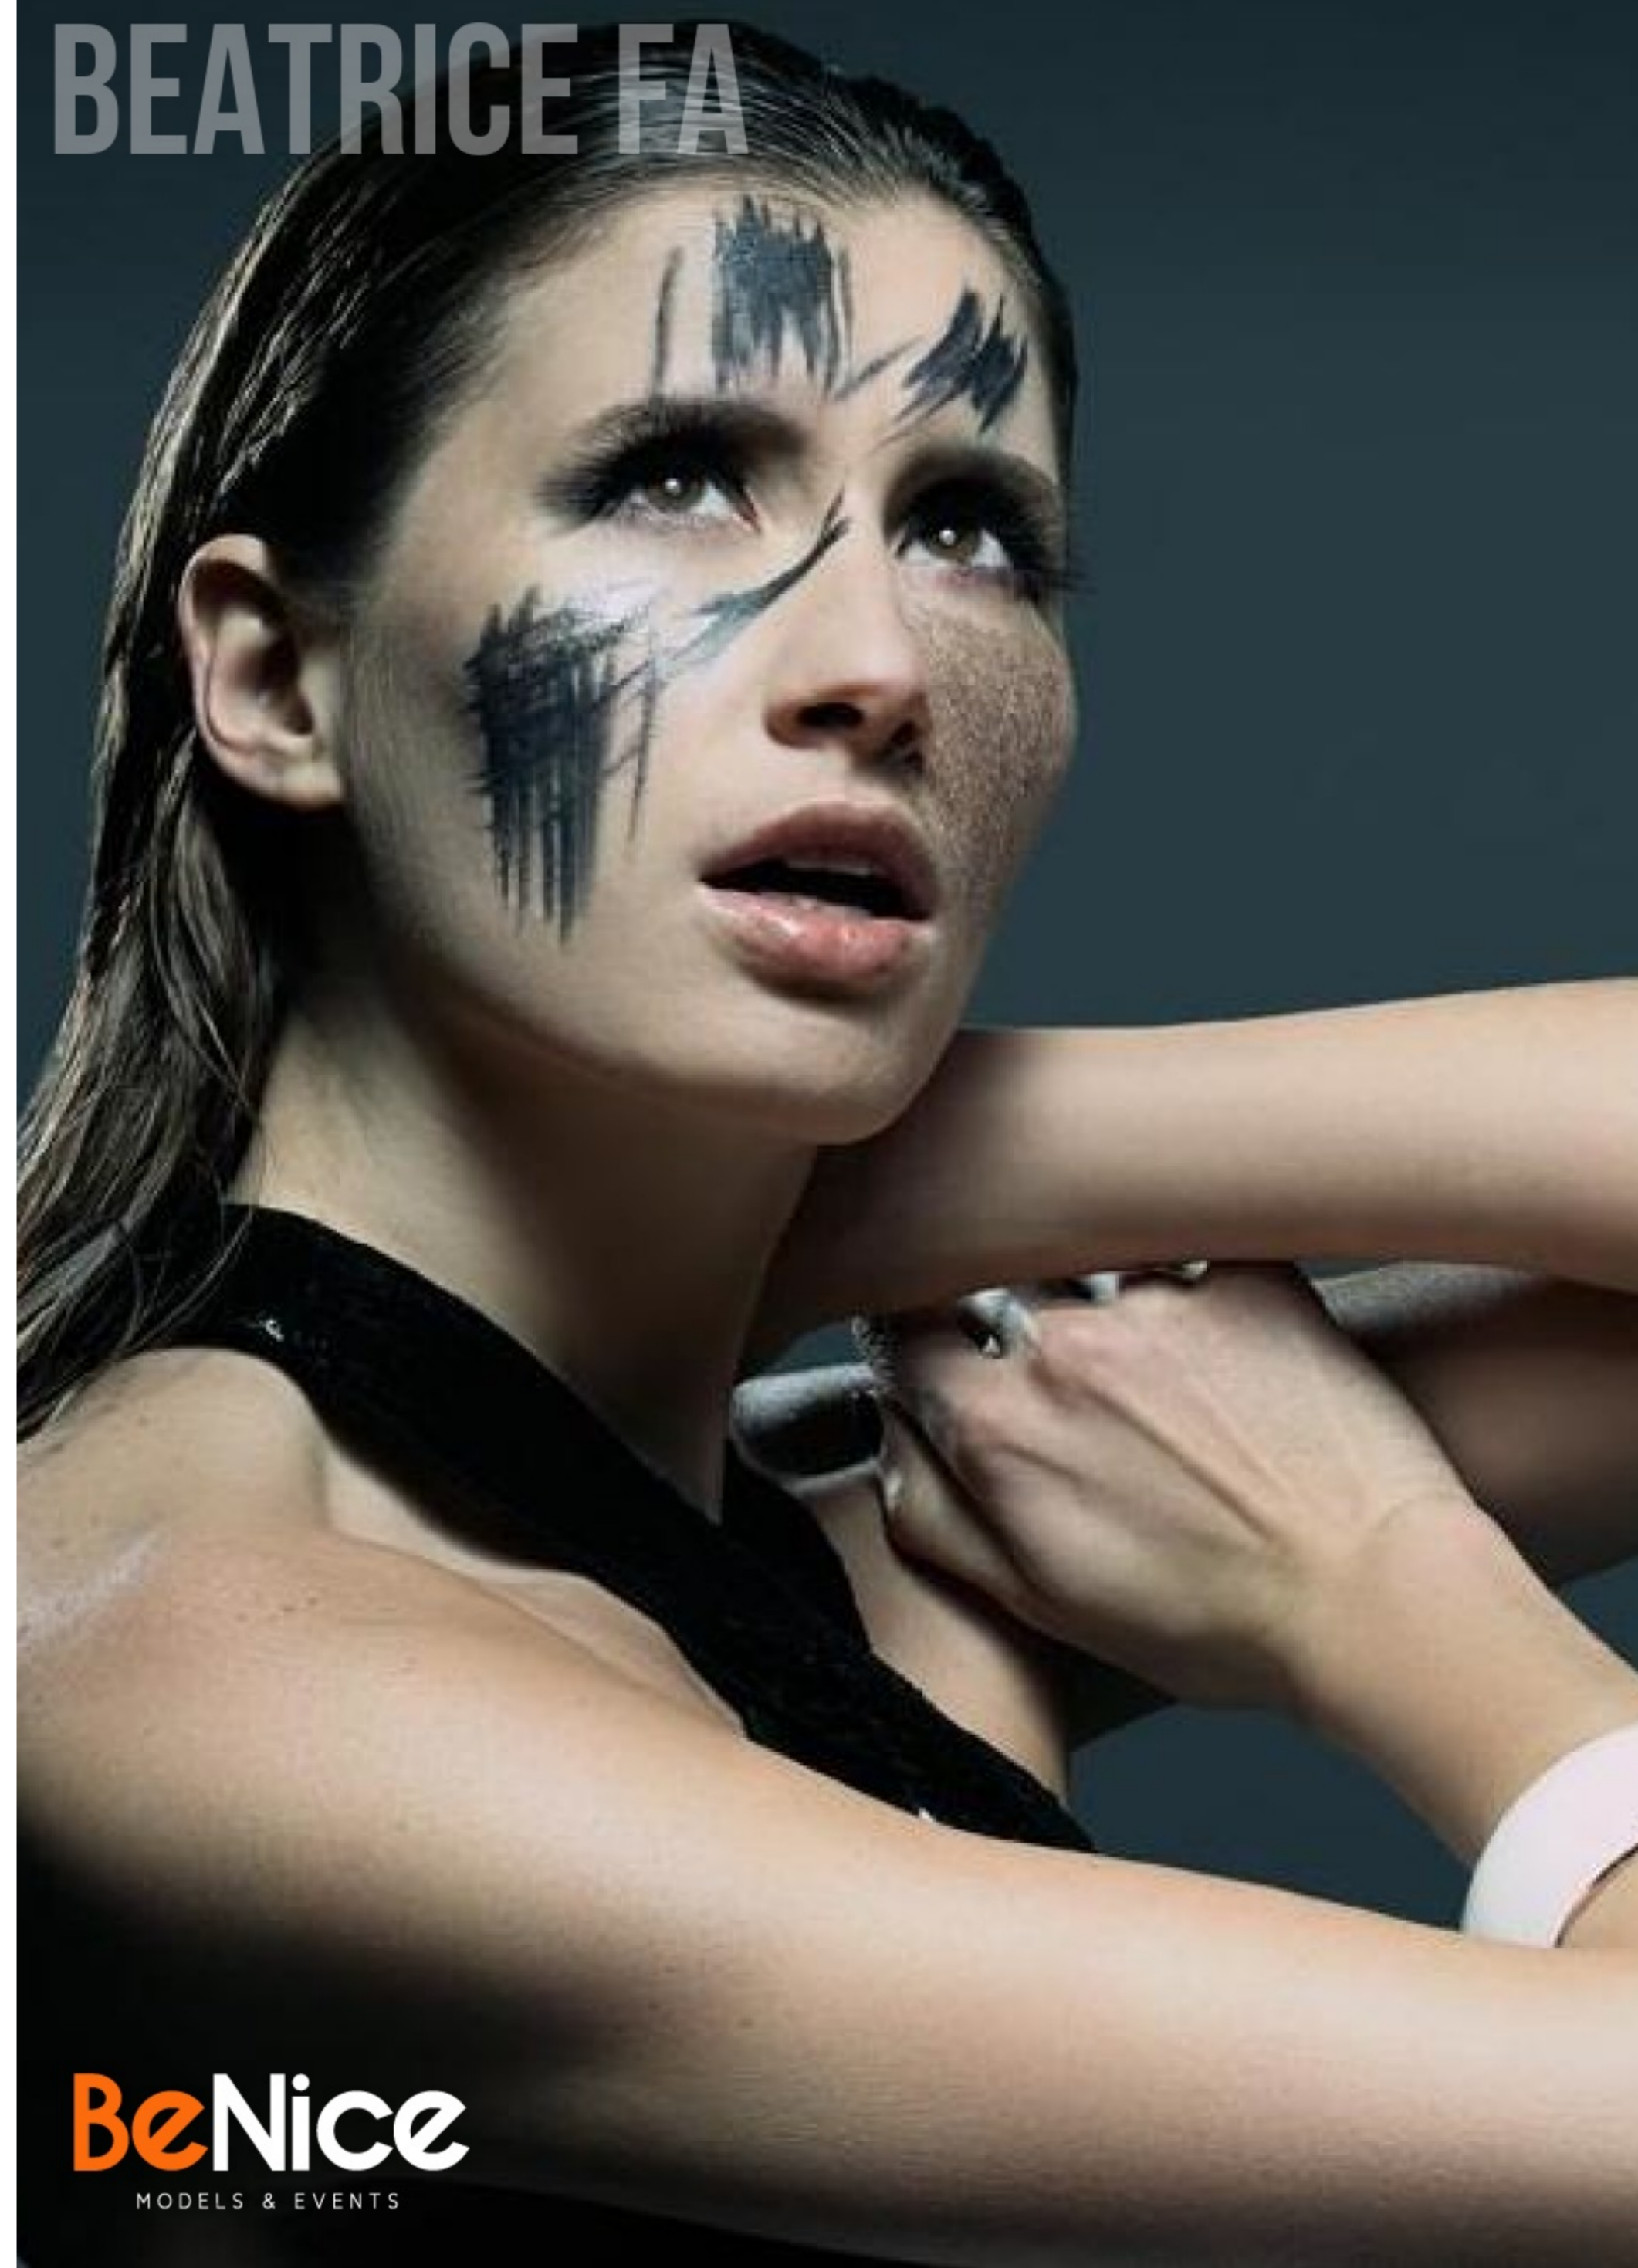

BEATRICE FA

BeNice
MODELS & EVENTS

BEATRICE FA

Trieste Via Economo 6/D - Tel +39 040303047
Milano Viale Lombardia 66 - Tel +39 0223669260
www.be-nice.it - info@be-nice.it

BeNice
MODELS & EVENTS

altezza 178 seno 87 vita 68 fianchi 95 scarpe 40 occhi Marroni capelli Biondi
height 5' 83" bust 32,6" waist 68 hips 35,4" shoes 6 eyes Brown hair Blonde